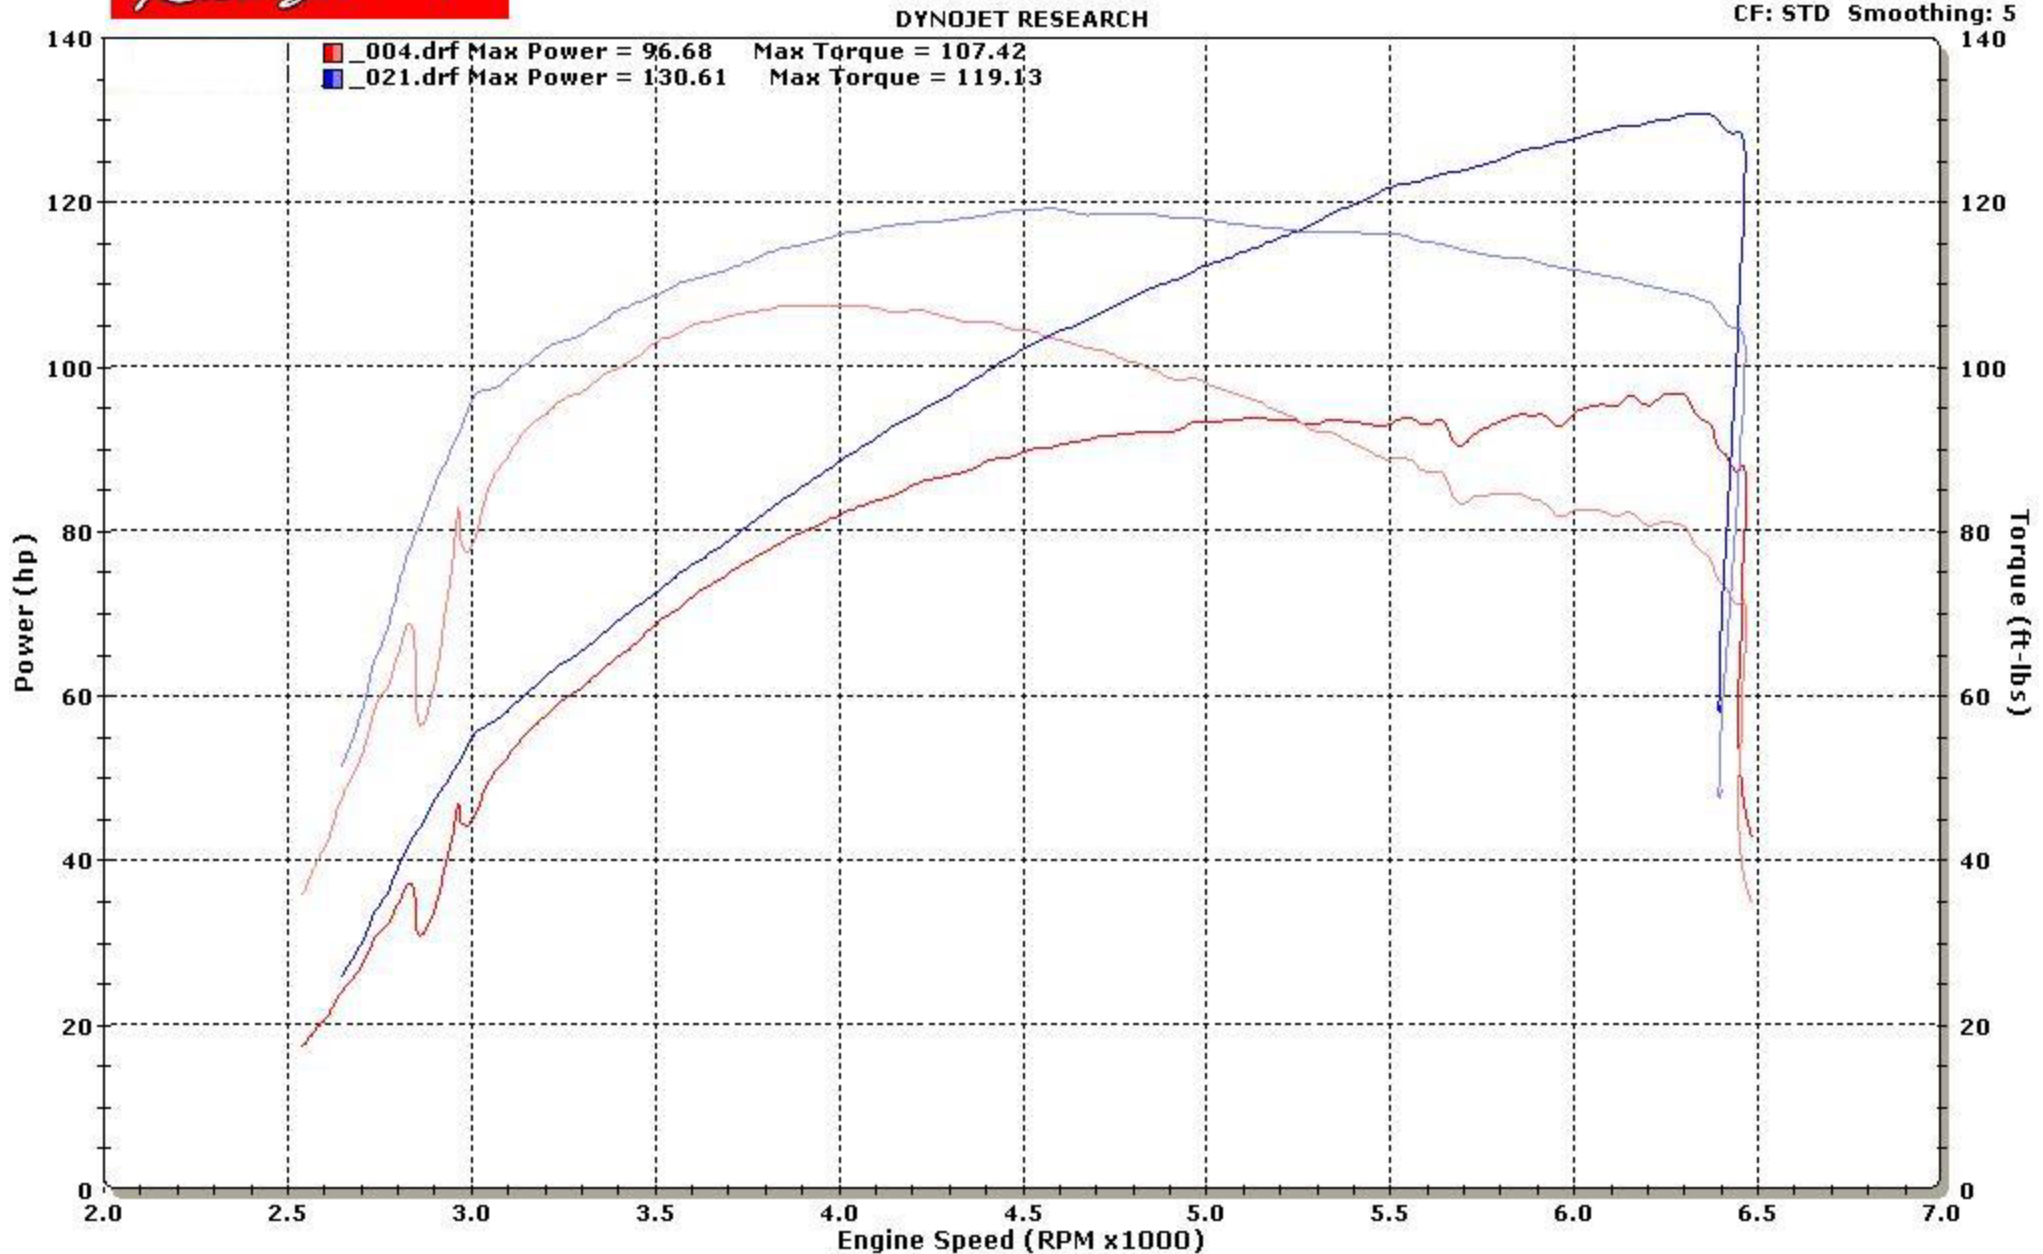

STAR RACING 107 THRASHER KIT

GAIN OVER 30 HORSEPOWER!

BEFORE: 2009 ULTRA CLASSIC WITH S&S 106 KIT, 640 GEAR DRIVE CAMS & THUNDERHEADER EXHAUST

AFTER: STAR 107 KIT WITH THUNDERHEADER X SERIES EXHAUST & SE A/C